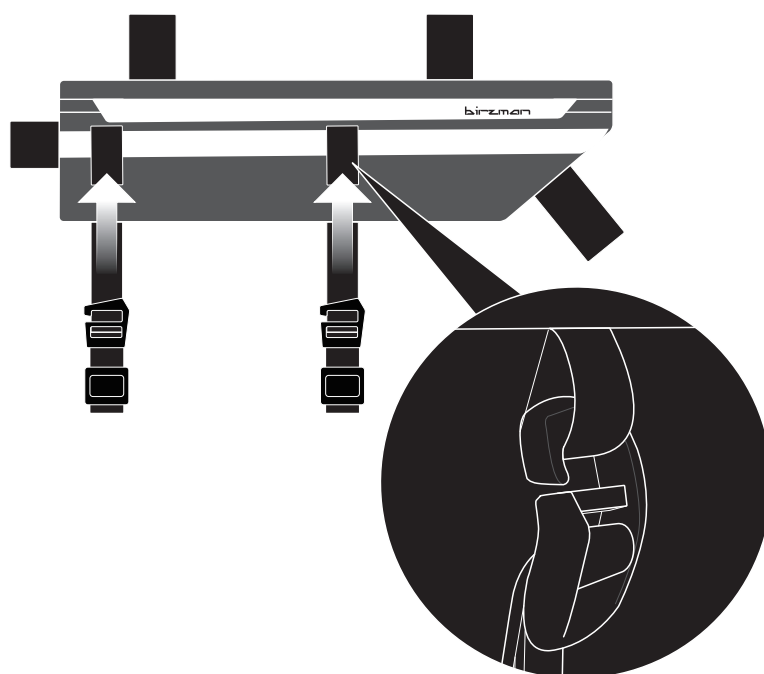

Install individually or together with Planet  
for a total storage capacity of 5.5L.

Install individually or together with Planet  
for a total storage capacity of 5.5L.

**Velcro strap options:**