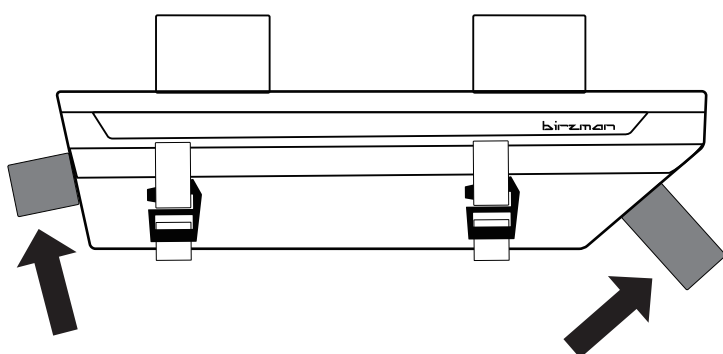

Install individually or together with Planet  
for a total storage capacity of 5.5L.

Install individually or together with Planet  
for a total storage capacity of 5.5L.

**Velcro strap options:**