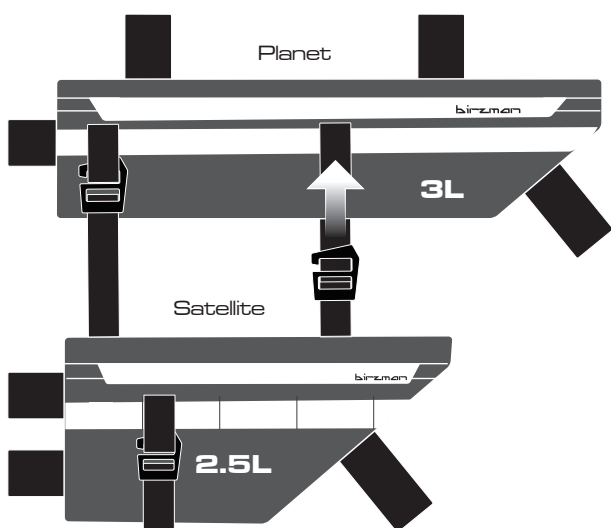

Install individually or together with Planet  
for a total storage capacity of 5.5L.

Install individually or together with Planet  
for a total storage capacity of 5.5L.

**Velcro strap options:**