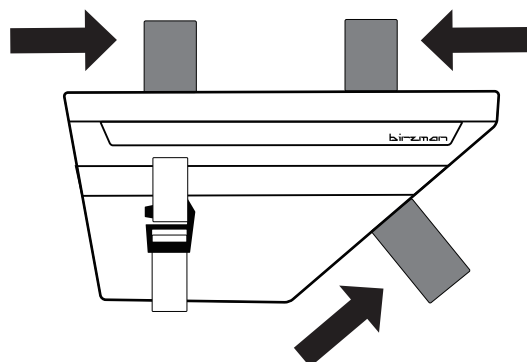

Straightforward Velcro fastenings onto different sized frames.  
One additional strap for further attachment possibilities.

Install individually or together with Planet  
for a total storage capacity of 5.5L.

**Velcro strap options:**