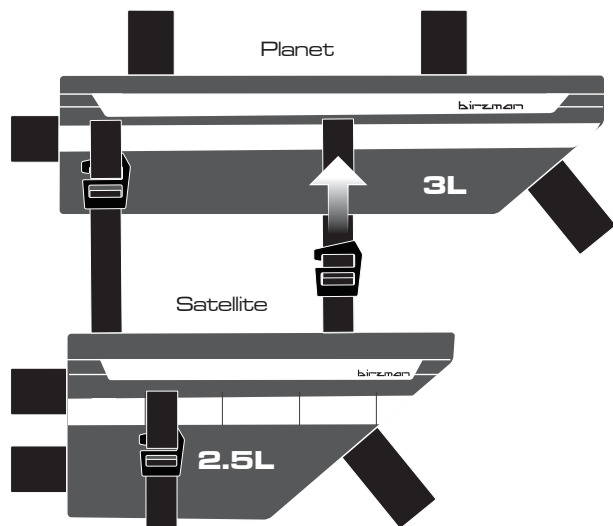

Straightforward Velcro fastenings onto different sized frames.  
One additional strap for further attachment possibilities.

Install individually or together with Planet  
for a total storage capacity of 5.5L.

**Velcro strap options:**