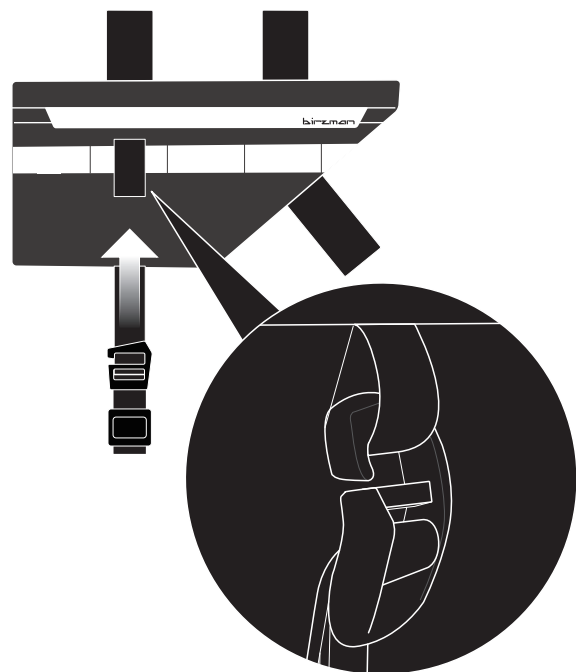

Straightforward Velcro fastenings onto different sized frames.  
One additional strap for further attachment possibilities.

Install individually or together with Planet  
for a total storage capacity of 5.5L.

**Velcro strap options:**