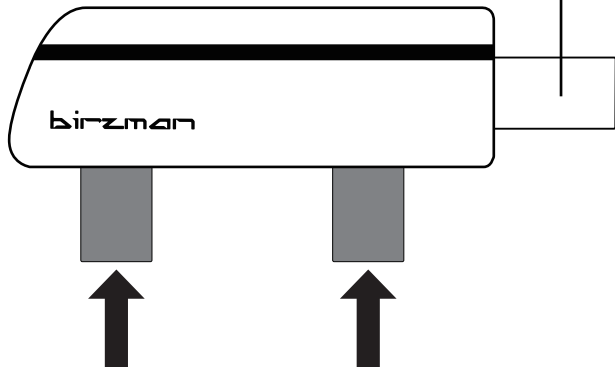

Straightforward Velcro fastenings onto top tube.
Zipped-up interior compartment.
3 external pockets.

Velcro strap options: