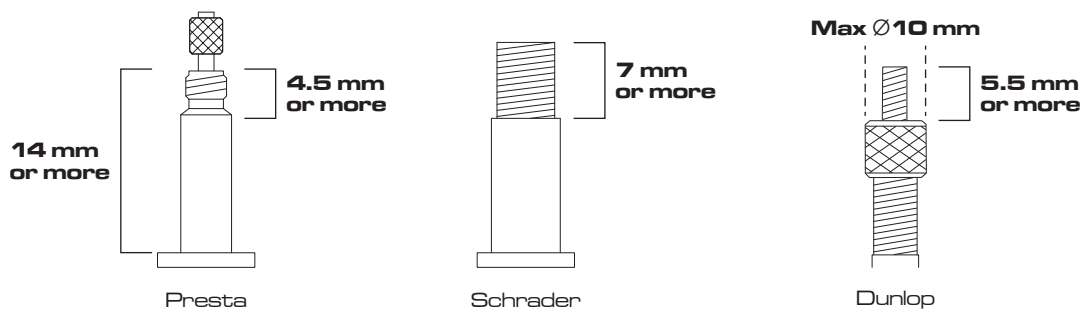

Helix is compatible with :

Note:

- If required, please lubricate the piston only using a silicone based oil.

Patent

Taiwan M623079