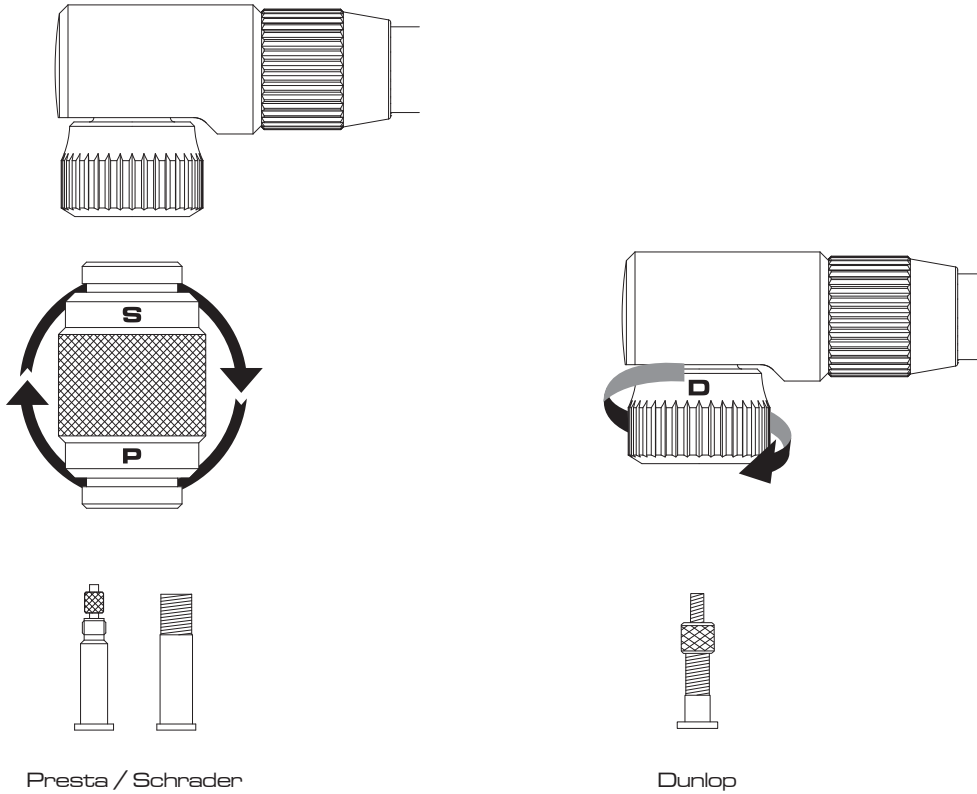

- Straightforward threaded valve head compatible with Presta, Schrader and Dunlop valves.
- Equipped with a swivel, allowing the adapter to rotate freely when threading onto and unthreading from the valve.